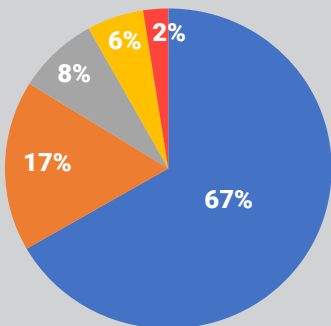

2021 REVENUE

Net Campaign	652,490
NOW Program	68,658
Volunteer Center	7,832
Event Revenue	30,642
Other (Interest, Endowment, In-Kind, Misc.)	57,042
Designations In	5,699

TOTAL REVENUE 822,628

2021 PROGRAM FUNDING